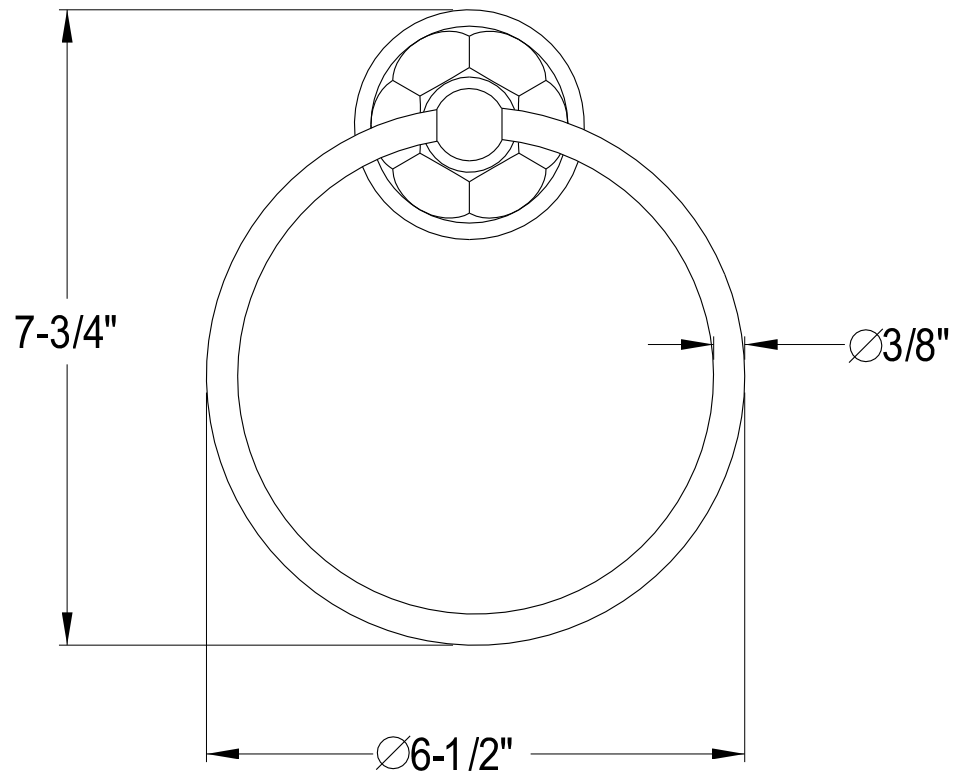

BA4811C,PB,ORB,SN,BK

24" Towel Bar

BA481 4C,PB,ORB,SN,BK

Towel Ring

BA4818C,PB,ORB,SN,BK

Toilet Paper Holder